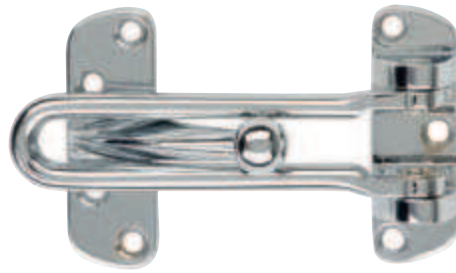

StarTec Security Door Guard

Features

- For wooden doors
- For inward opening doors

Supplied with

- 1 Door guard
- 1 Frame part with long head section
- 1 Set of fixing material

Door Locks and Door Bolts

Security fittings

for external apartment doors and front doors

Zinc diecast brass plated	911.59.155
Zinc diecast chrome plated	911.59.152
Zinc diecast bronze antique	911.59.151

StarTec Security Door Guard

Features

- For wooden doors
- For inward opening doors

Supplied with

- 1 Door guard
- 1 Frame part
- 1 Set of fixing material

Zinc diecast brass plated

Zinc diecast chrome plated

Zinc diecast bronze antique

Stainless steel matt

Stainless steel matt	911.59.095
Zinc diecast brass plated	911.59.089
Zinc diecast chrome plated	911.59.091
Zinc diecast bronze antique	911.59.092