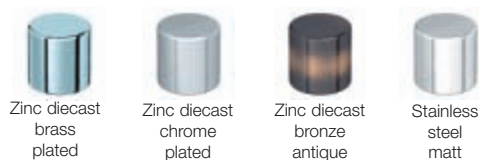

StarTec Security Door Guard

Features

- For wooden doors
- For inward opening doors

Supplied with

- 1 Door guard
- 1 Frame part with long head section
- 1 Set of fixing material

Door Locks and Door Bolts

Security fittings

for external apartment doors and front doors

Zinc diecast brass plated	911.59.155
Zinc diecast chrome plated	911.59.152
Zinc diecast bronze antique	911.59.151

StarTec Security Door Guard

Features

- For wooden doors
- For inward opening doors

Supplied with

- 1 Door guard
- 1 Frame part
- 1 Set of fixing material

Zinc diecast brass plated

Zinc diecast chrome plated

Zinc diecast bronze antique

Stainless steel matt

Stainless steel matt	911.59.095
Zinc diecast brass plated	911.59.089
Zinc diecast chrome plated	911.59.091
Zinc diecast bronze antique	911.59.092