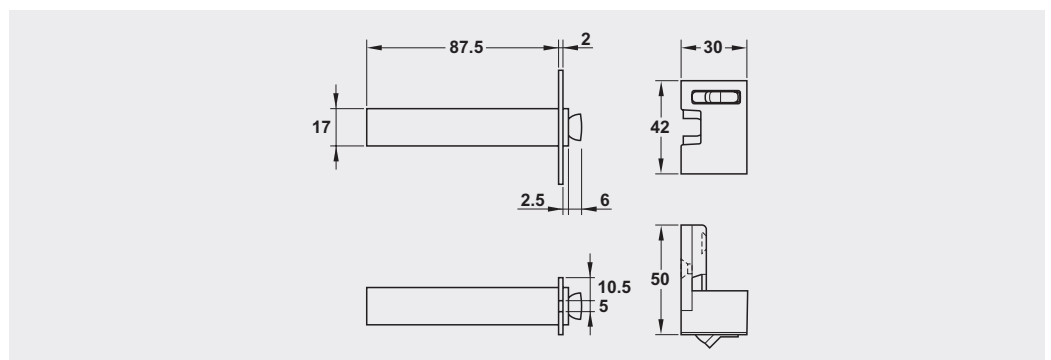

Supplied with

- 1 Door guard
- 1 Frame part
- 1 Set of fixing material

Zinc diecast brass plated

Zinc diecast chrome plated

Zinc diecast bronze antique

Stainless steel matt

Stainless steel matt	911.59.095
Zinc diecast brass plated	911.59.089
Zinc diecast chrome plated	911.59.091
Zinc diecast bronze antique	911.59.092