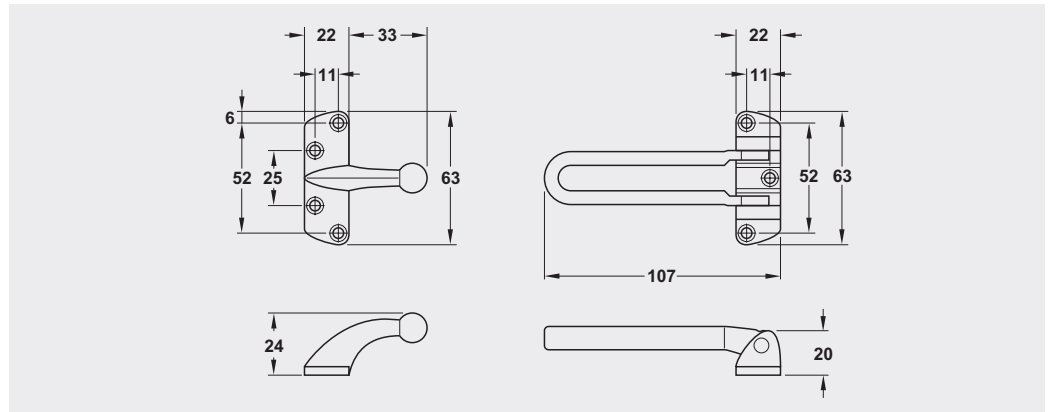

Door Locks and Door Bolts

Security fittings

for external apartment doors and front doors

Zinc diecast brass plated	911.59.155
Zinc diecast chrome plated	911.59.152
Zinc diecast bronze antique	911.59.151