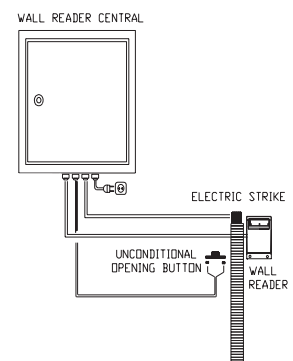

Dual Smart / Mag-Stripe Card Reader

Onity

'innovative thinking'

TESA Entry Systems

- Allows both on-line and off-line configurations
- Reads magnetic and smart cards simultaneously and sends the information to the wall reader control unit (on- or off-line)
- Red and green LED's to indicate status
- A 12 V AC heater to function below 0° C (32° F) is available as an option
- Specially designed for outdoor installations
- Size: 80 x 115 x 40 mm
3,2 x 4,5 x 1,5 -inches
- Consumption: 20 mAh (powered by the 12 V DC of the central)
- Requirement: on-line or off-line wall reader control unit

On-line connection

Secure your property with card readers at perimeter doors, elevators, parking areas, pools, health facilities, etc.

The on-line card readers allow reception personnel to check openings as well as authorize or deny card access in real time. Non-volatile memory supports an audit trail of the last 8 000 openings, and an anti-passback function is also incorporated.

The off-line card readers allow only authorized card holders to gain access, and the audit trail retains the last 500 openings.

Off-line connection

Card Readers are programmable, just like any Onity lock. Perfect for interior or exterior use, readers can be equipped optionally with a heater for temperatures below 0 °C (32° F).

There are also special versions for elevators which can optionally incorporate an area control board that allows filtering the access to eight different areas from one single reader.

Compatible with HT28 Smart electronic locking system.