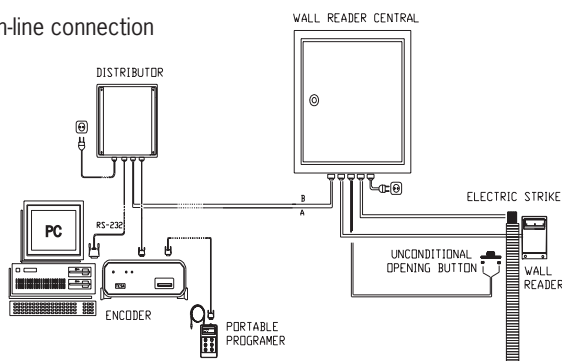

Dual Smart / Mag-Stripe Card Reader

Onity

'innovative thinking'

TESA Entry Systems

- Allows both on-line and off-line configurations
- Reads magnetic and smart cards simultaneously and sends the information to the wall reader control unit (on- or off-line)
- Red and green LED's to indicate status
- A 12 V AC heater to function below 0° C (32° F) is available as an option
- Specially designed for outdoor installations
- Size: 80 x 115 x 40 mm
3,2 x 4,5 x 1,5 -inches
- Consumption: 20 mAh (powered by the 12 V DC of the central)
- Requirement: on-line or off-line wall reader control unit

On-line connection

Secure your property with card readers at perimeter doors, elevators, parking areas, pools, health facilities, etc.

The on-line card readers allow reception personnel to check openings as well as authorize or deny card access in real time. Non-volatile memory supports an audit trail of the last 8 000 openings, and an anti-passback function is also incorporated.

The off-line card readers allow only authorized card holders to gain access, and the audit trail retains the last 500 openings.

Off-line connection

Card Readers are programmable, just like any Onity lock. Perfect for interior or exterior use, readers can be equipped optionally with a heater for temperatures below 0 °C (32° F).

There are also special versions for elevators which can optionally incorporate an area control board that allows filtering the access to eight different areas from one single reader.

Compatible with HT28 Smart electronic locking system.