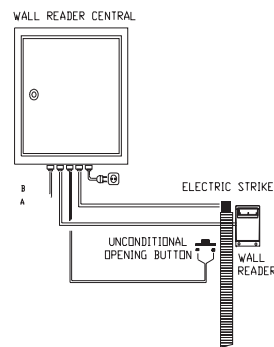

Onity

'innovative thinking'

TESA Entry Systems

Off-line Proximity card reader

- For off-line configurations
- Reads contactless cards and sends the information to the wall reader control unit
- Red and green LED's to indicate status
- A 12 V AC heater to function below 0° C (32° F) is available as an option
- Specially designed for outdoor installations
- Size: 80 x 115 x 40 mm
3,2 x 4,5 x 1,5 -inches
- Designed to improve use by disabled people: Braille & Buzzer
- Requirement: off-line wall reader control unit

Secure your property with card readers at perimeter doors, elevators, parking areas, pools, health facilities, etc.

Off-line card readers allow only authorized card holders to gain access, and the audit trail retains the last 500 openings. Card Readers are programmable, just like any Onity lock. Perfect for interior or exterior use, readers can be equipped optionally with a heater for temperatures below 0 °C (32° F).

There are also special versions for elevators which can optionally incorporate an area control board that allows filtering the access to eight different areas from one single reader.

Off-line connection